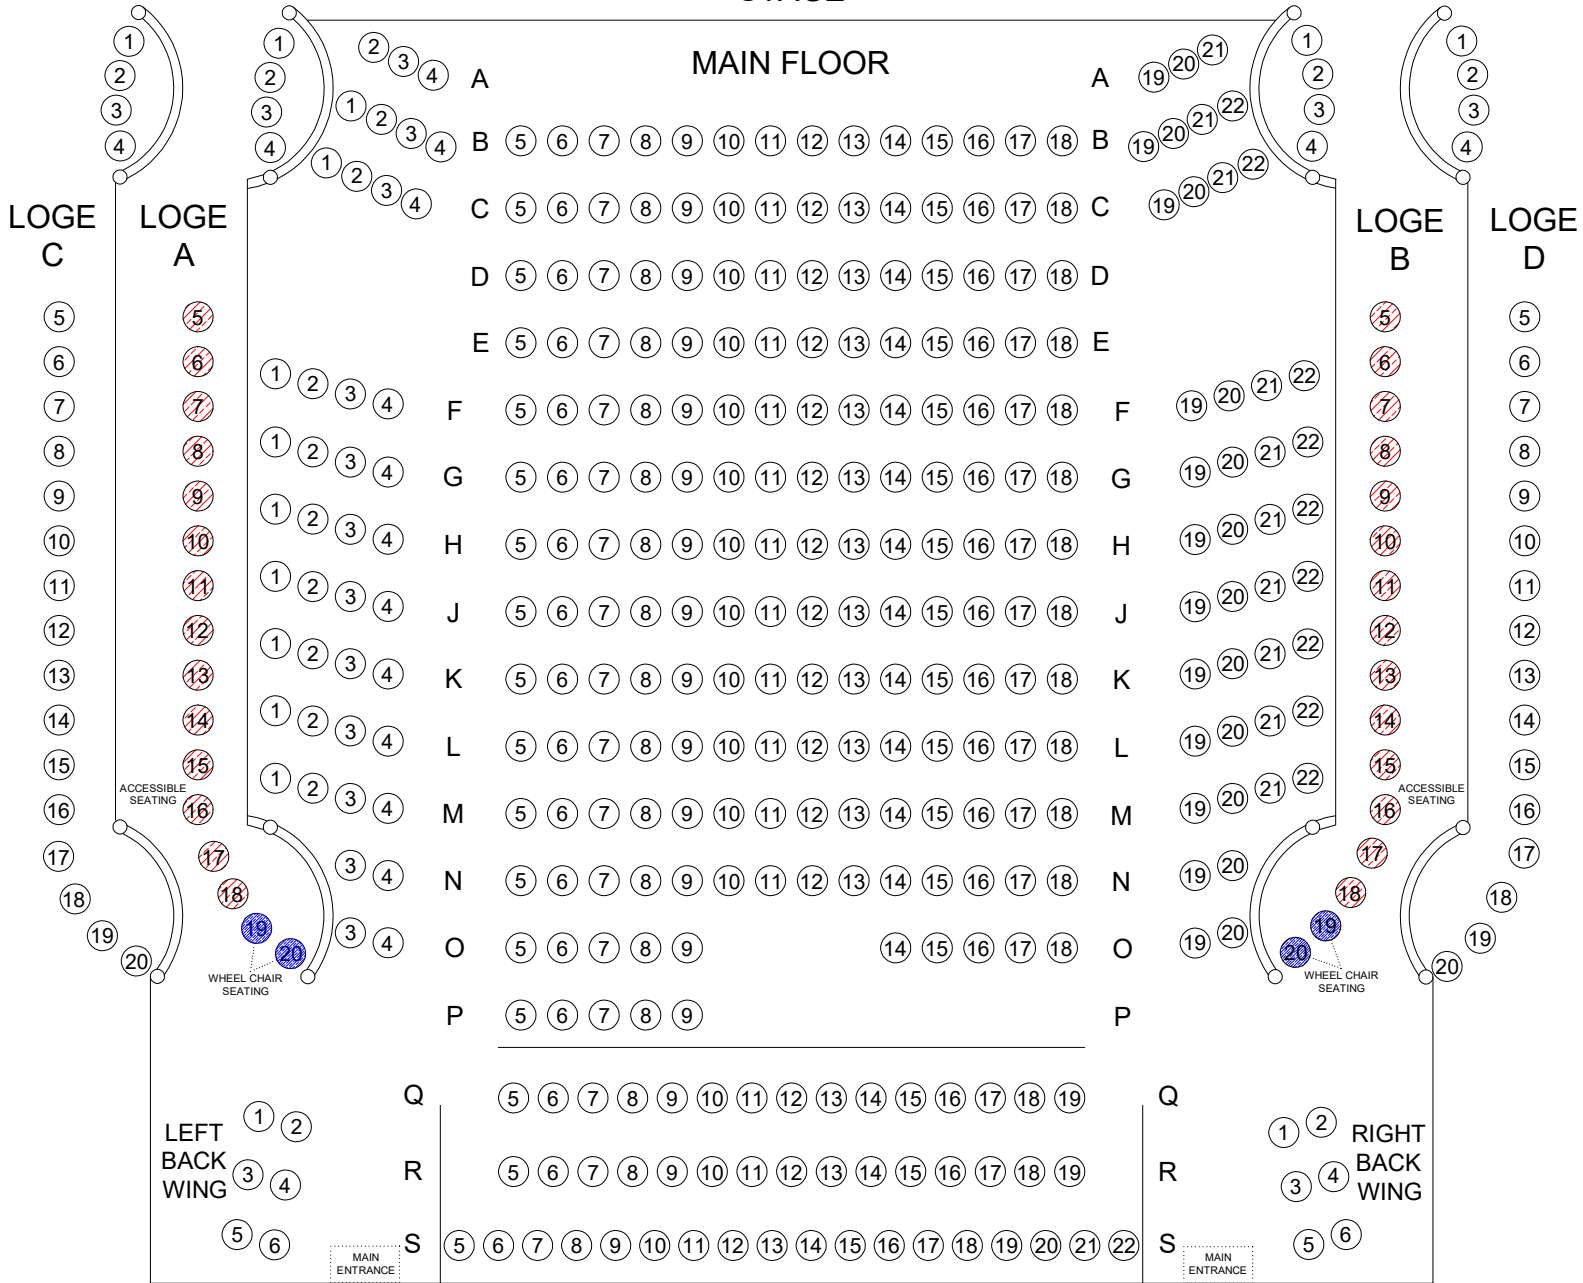

SEATING CAPACITY

FULL 489

MAIN FLOOR 369

BALCONY 120

STAGE

MAIN FLOOR

BALCONY